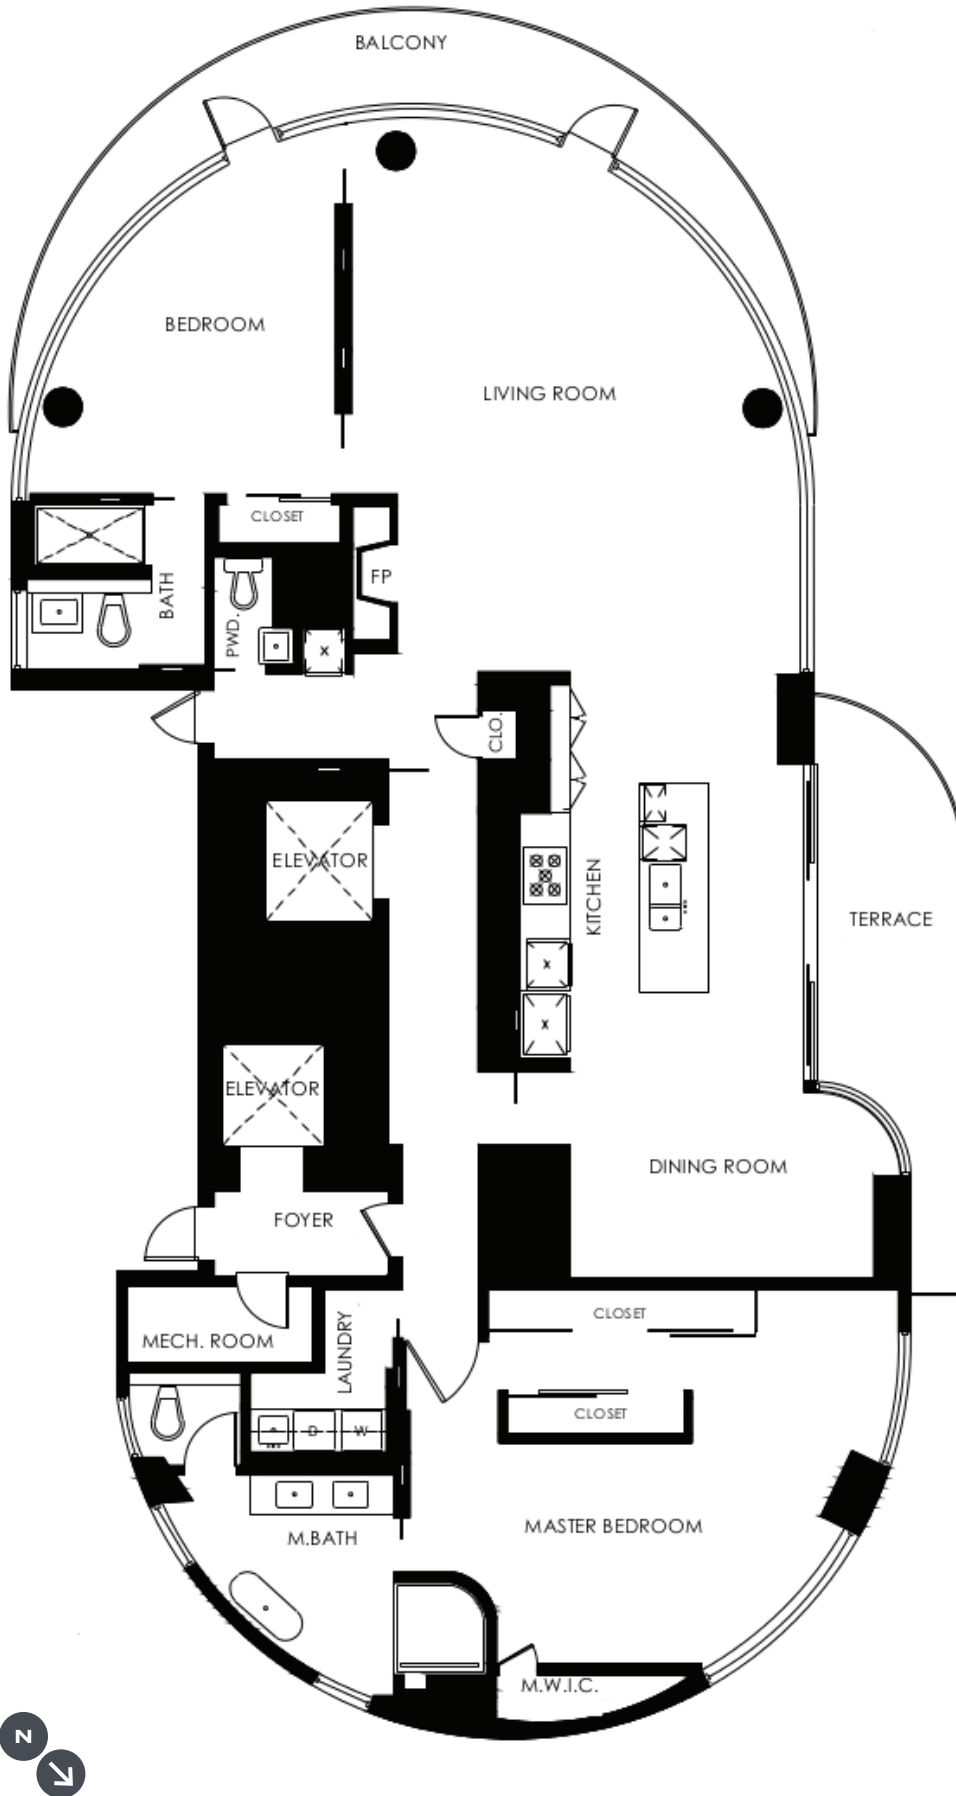

1245

HARWOOD

FULL FLOOR

TWO
BEDROOM
RESIDENCES

INTERIOR

2,205 SF

EXTERIOR

323 SF

TOTAL

2,528 SF